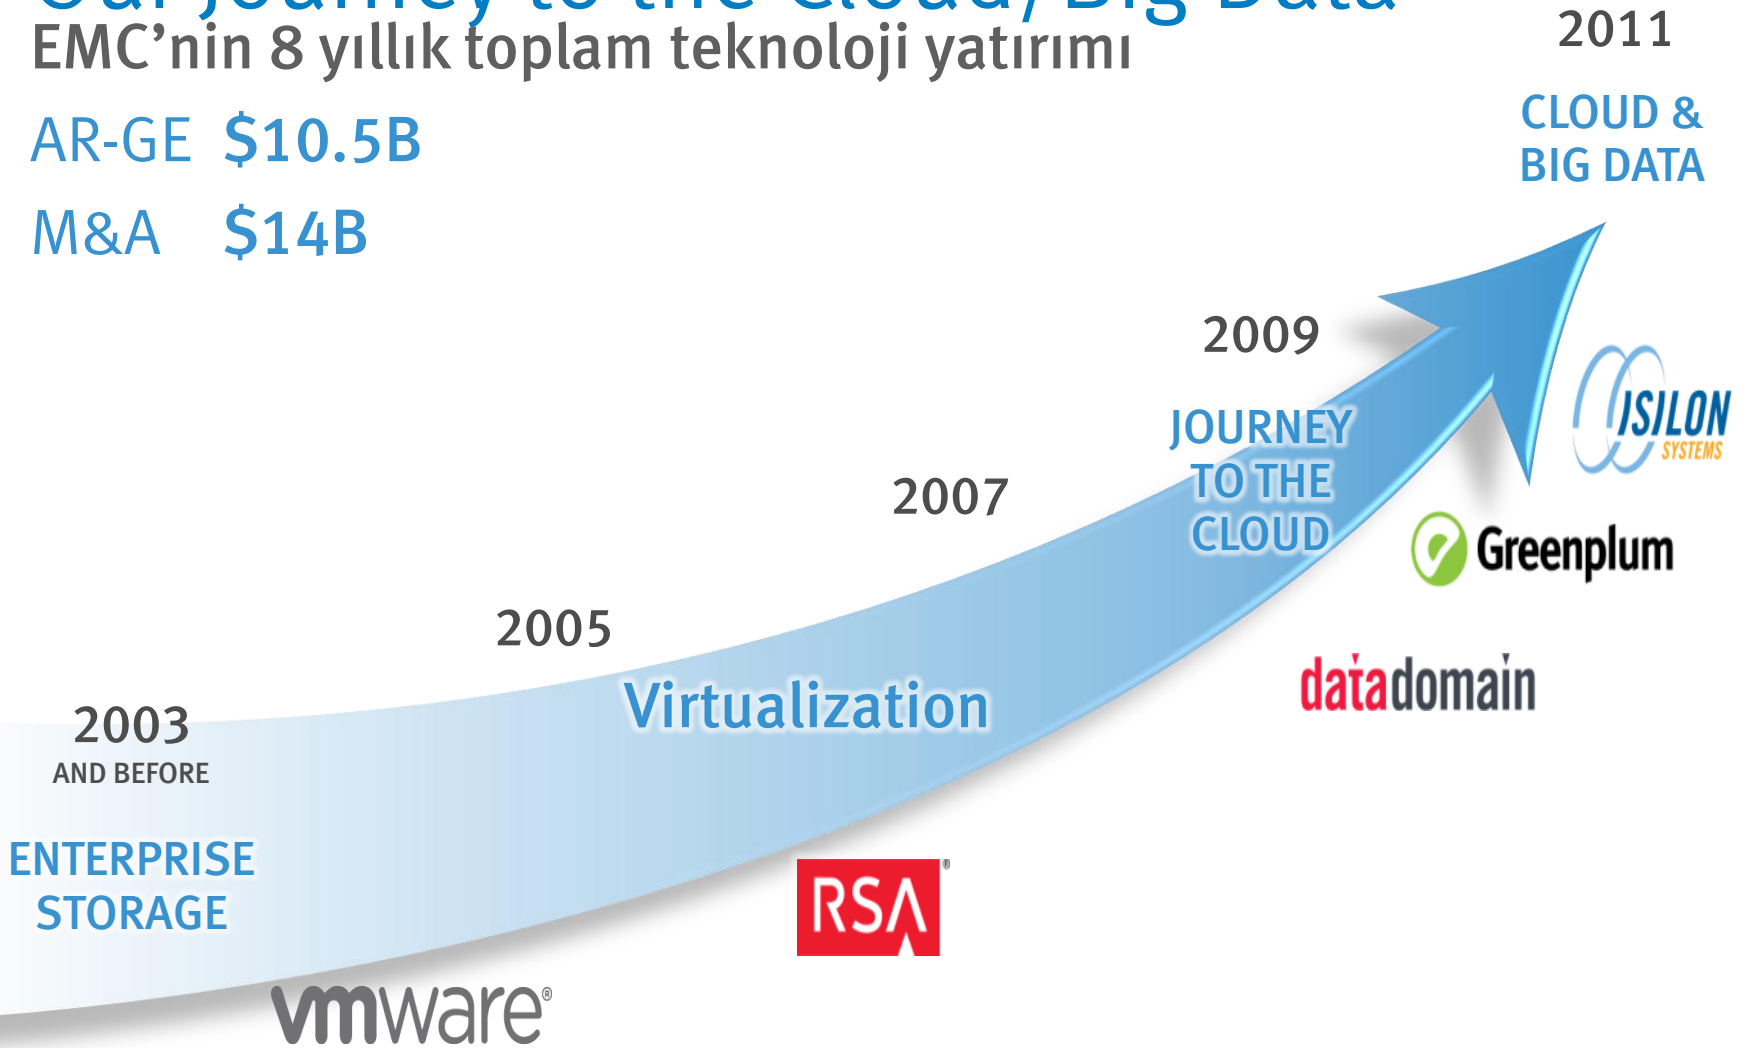

# Global Yapılanmamız

83 ülkede 50.000 çalışan

as of June 30, 2011

# The EMC Product Portfolio

Virtual Desktop Infrastructure VMware End User Choice With IT Control