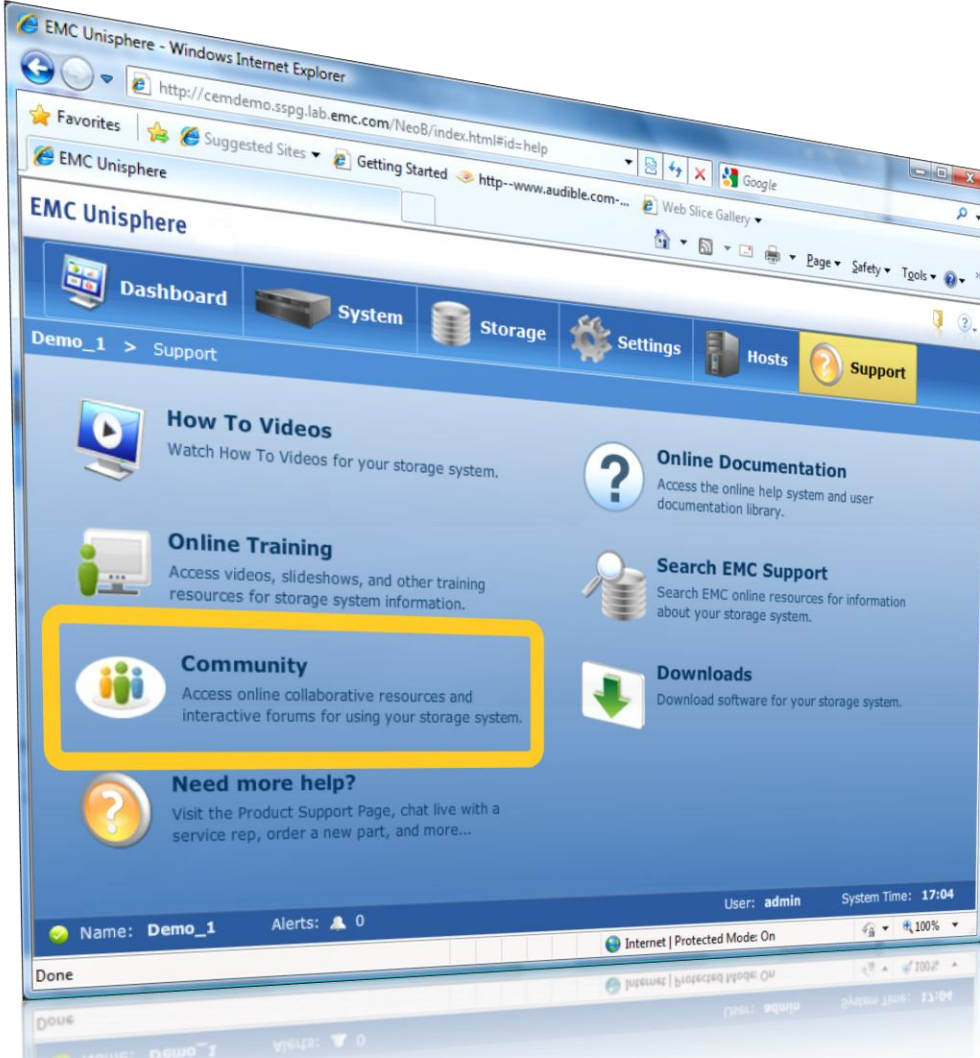

Unisphere ile Anında Hakim olun

Sorunları çözerken
diğer “klüp
üyelerinin” yardımını
alın